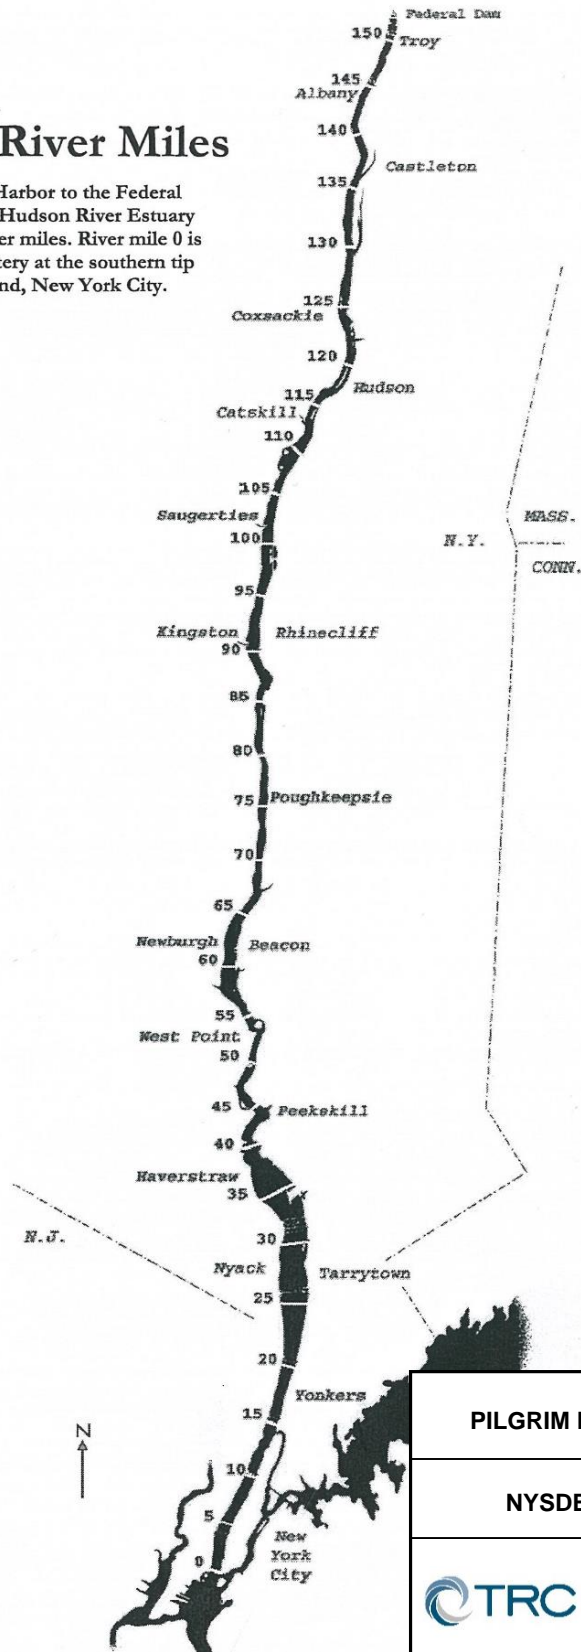

APPENDIX G

River Miles Map

Hudson River Miles

From New York Harbor to the Federal Dam at Troy, the Hudson River Estuary is measured in river miles. River mile 0 is located at the Battery at the southern tip of Manhattan Island, New York City.